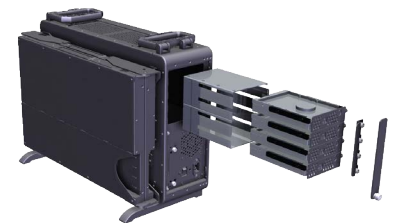

While Rugged Portable Computers LLC uses reasonable effort to ensure that this information is accurate and up-to-date, the information may contain factual or typographical errors. Rugged Portable Computers LLC makes no warranties or representation as to the accuracy of such information. The information and products may be changed at any time without prior notification or obligation. Rugged Portable Computers LLC © Copyright 2015.